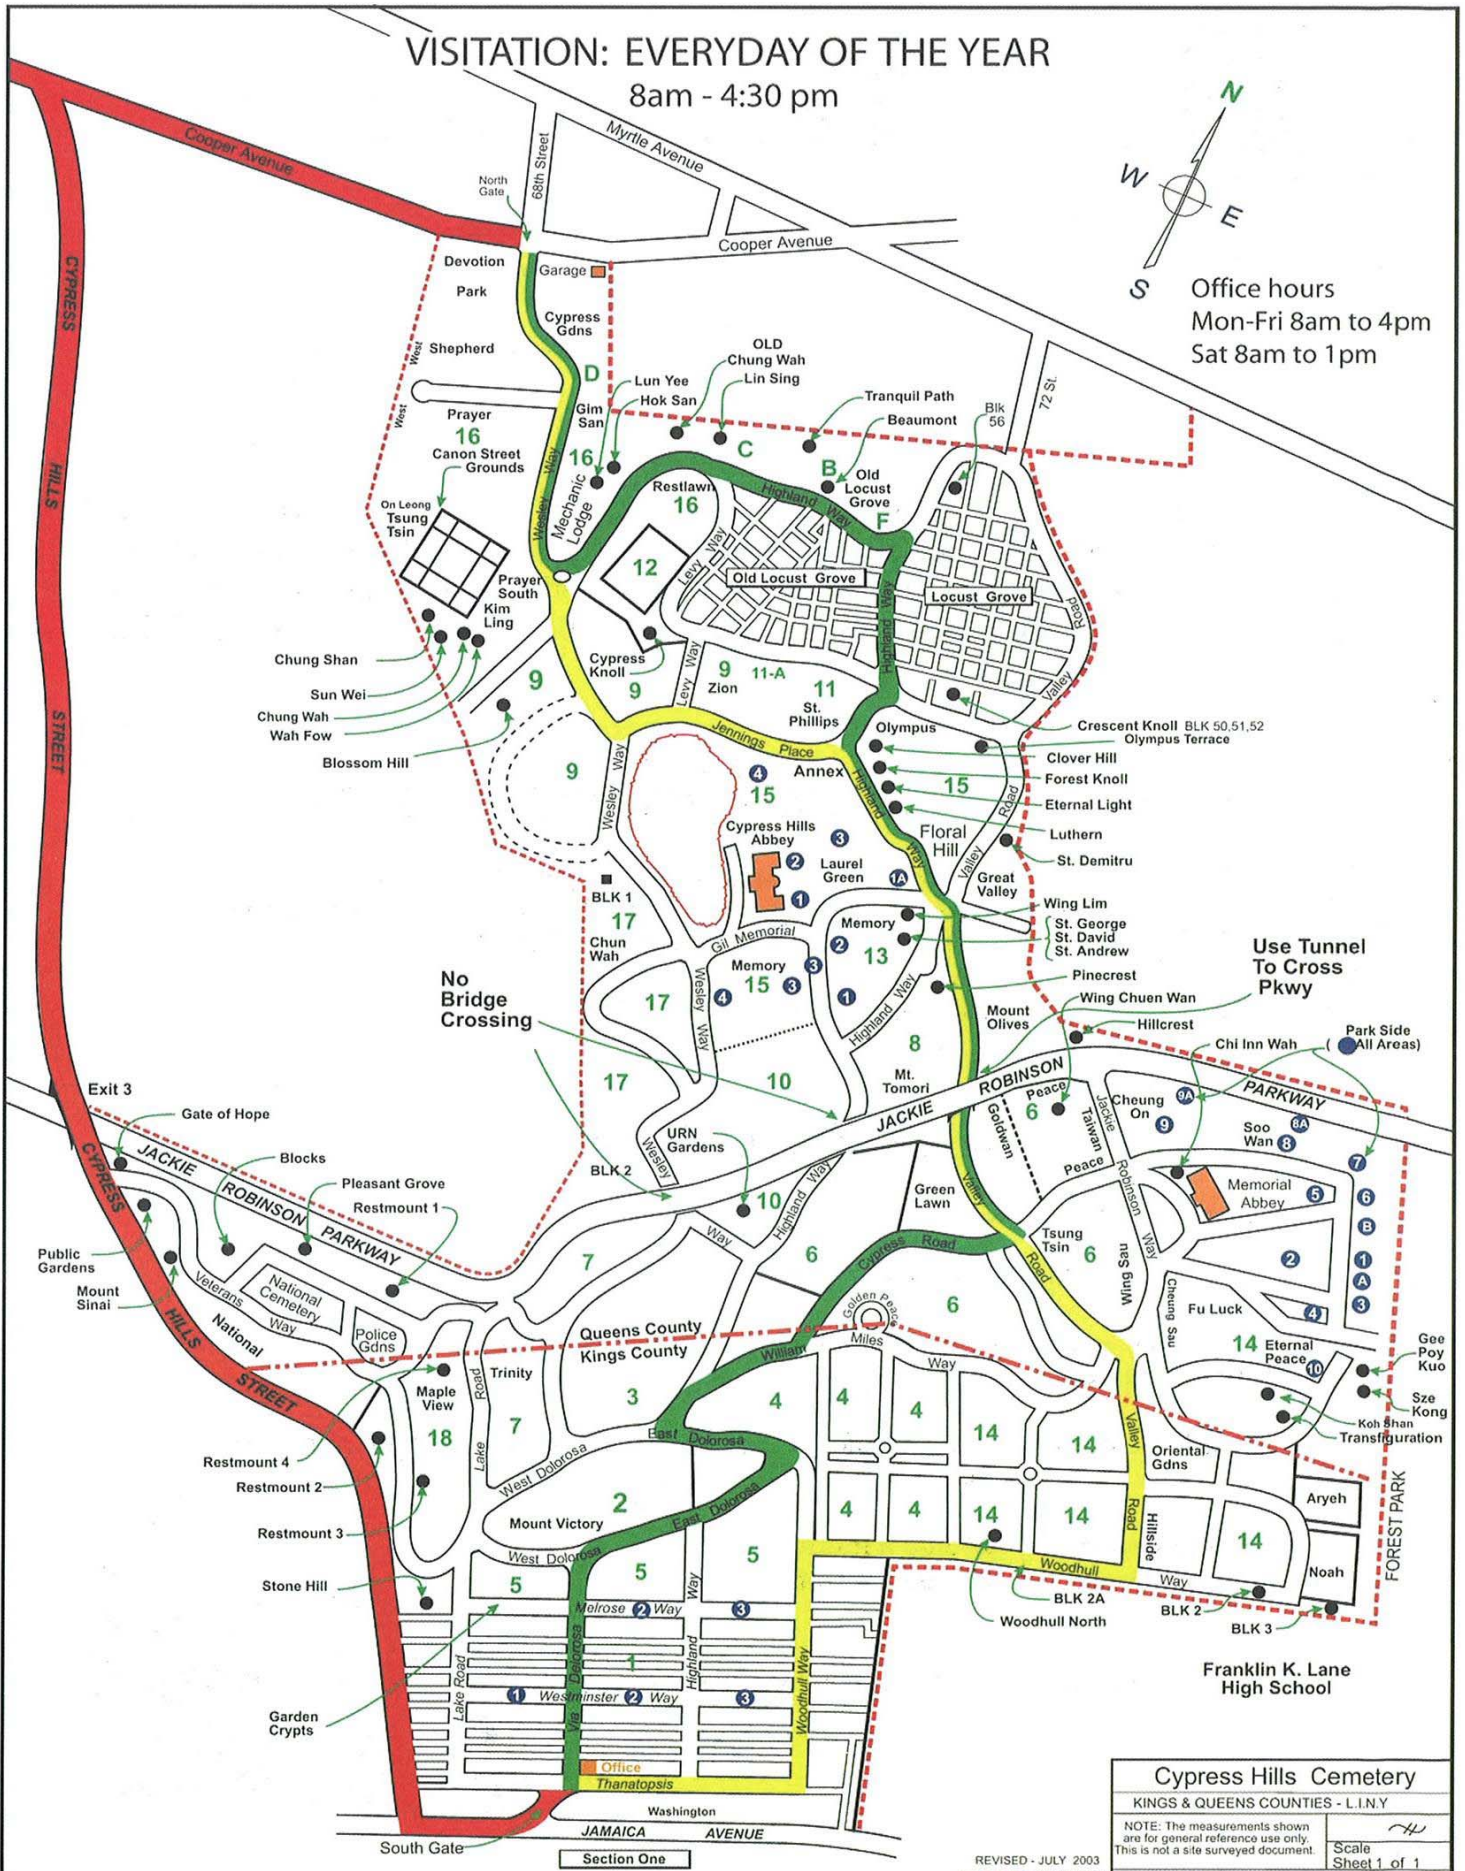

# VISITATION: EVERYDAY OF THE YEAR

8am - 4:30 pm

Office hours  
 Mon-Fri 8am to 4pm  
 Sat 8am to 1pm

|  |                    |
|--|--------------------|
| <b>Cypress Hills Cemetery</b>  |                    |
| KINGS & QUEENS COUNTIES - L.I.N.Y.   |                    |
| NOTE: The measurements shown are for general reference use only. This is not a site surveyed document. |                    |
| Scale<br>Sheet 1 of 1  | <i>[Signature]</i> |
| Copyright © 2003 by Cypress Hills Cemetery   |                    |

REVISED - JULY 2003  
 topoGraphix 603-429-4417

Section One